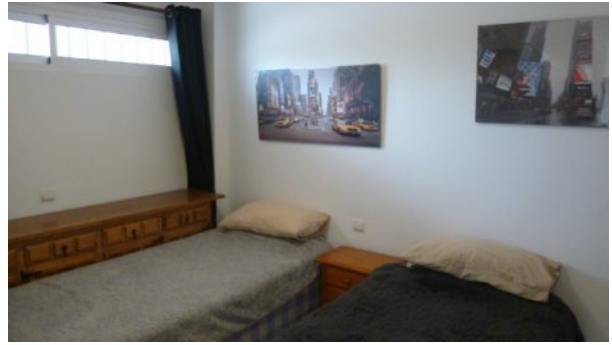

Property Location