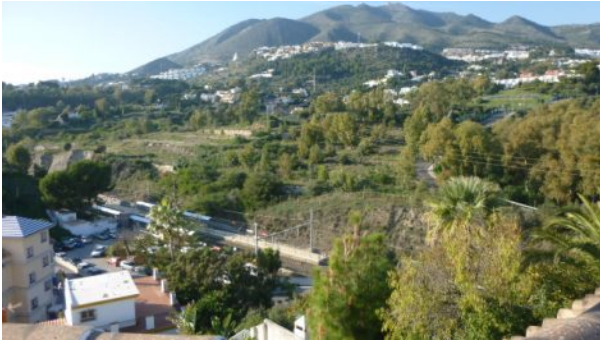

Property Location

image not found

<http://maps.googleapis.com/maps/api/staticmap?center=%2Calle+Maestro+Falla%2C+Benalmadena+Costa%2C+Mlaga+Spain&markers=%2Calle>