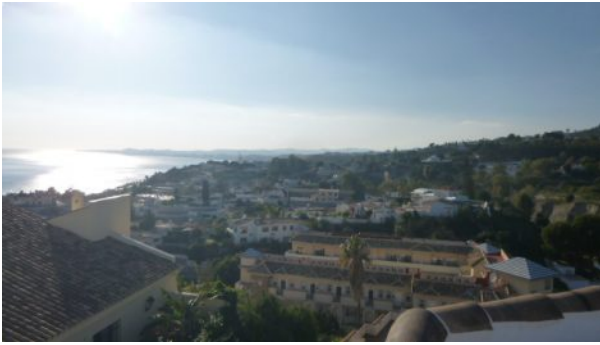

Property Location

image not found

<http://maps.googleapis.com/maps/api/staticmap?center=%2Calle+Maestro+Falla%2C+Benalmadena+Costa%2C+Mlaga+Spain&markers=%2Calle>