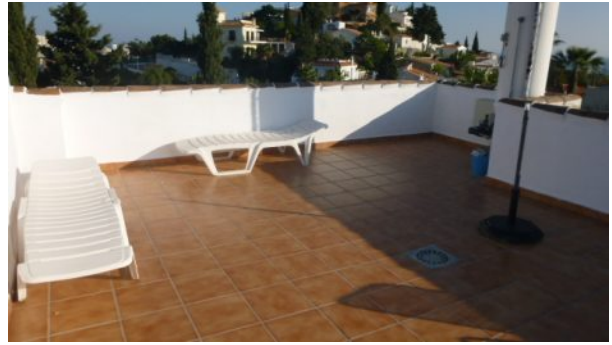

Property Location

image not found

<http://maps.googleapis.com/maps/api/staticmap?center=%2Calle+Maestro+Falla%2C+Benalmadena+Costa%2C+Mlaga+Spain&markers=%2Calle>